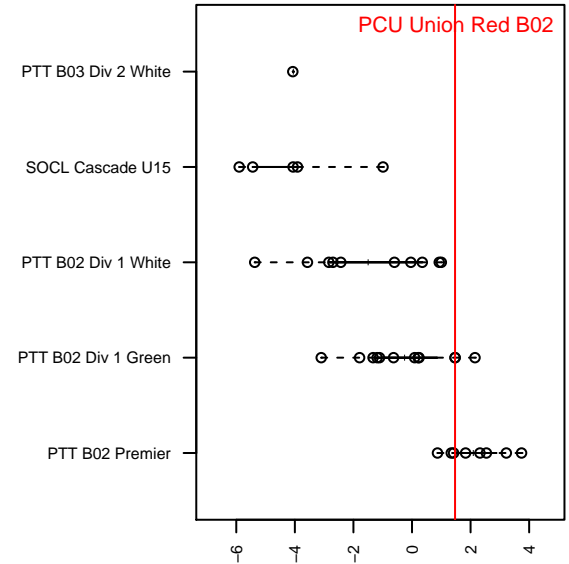

**attack and defense rating
relative to others at age
and all opponents in last 13 months**